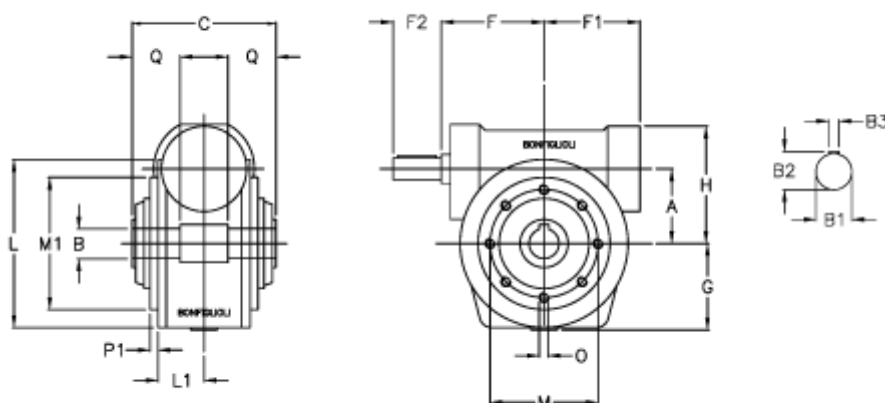

Article number: 3901044070700

Description: Worm gear with solid input shaft
VF 44P-70-HS

Measures

a	= 44.6	F1 = 54	O = M6x8
B	= 18	F2 = 30	P1 = 2.0
B1	= 11	g = 51	Q = 24.5
B2	= 12.5	H = 71	
B3	= 4	L = 80.0	
C	= 64	L1 = 35.0	
Description	= VF 44P-xx-HS	m = 65	
F	= 54.0	M1 = 50	